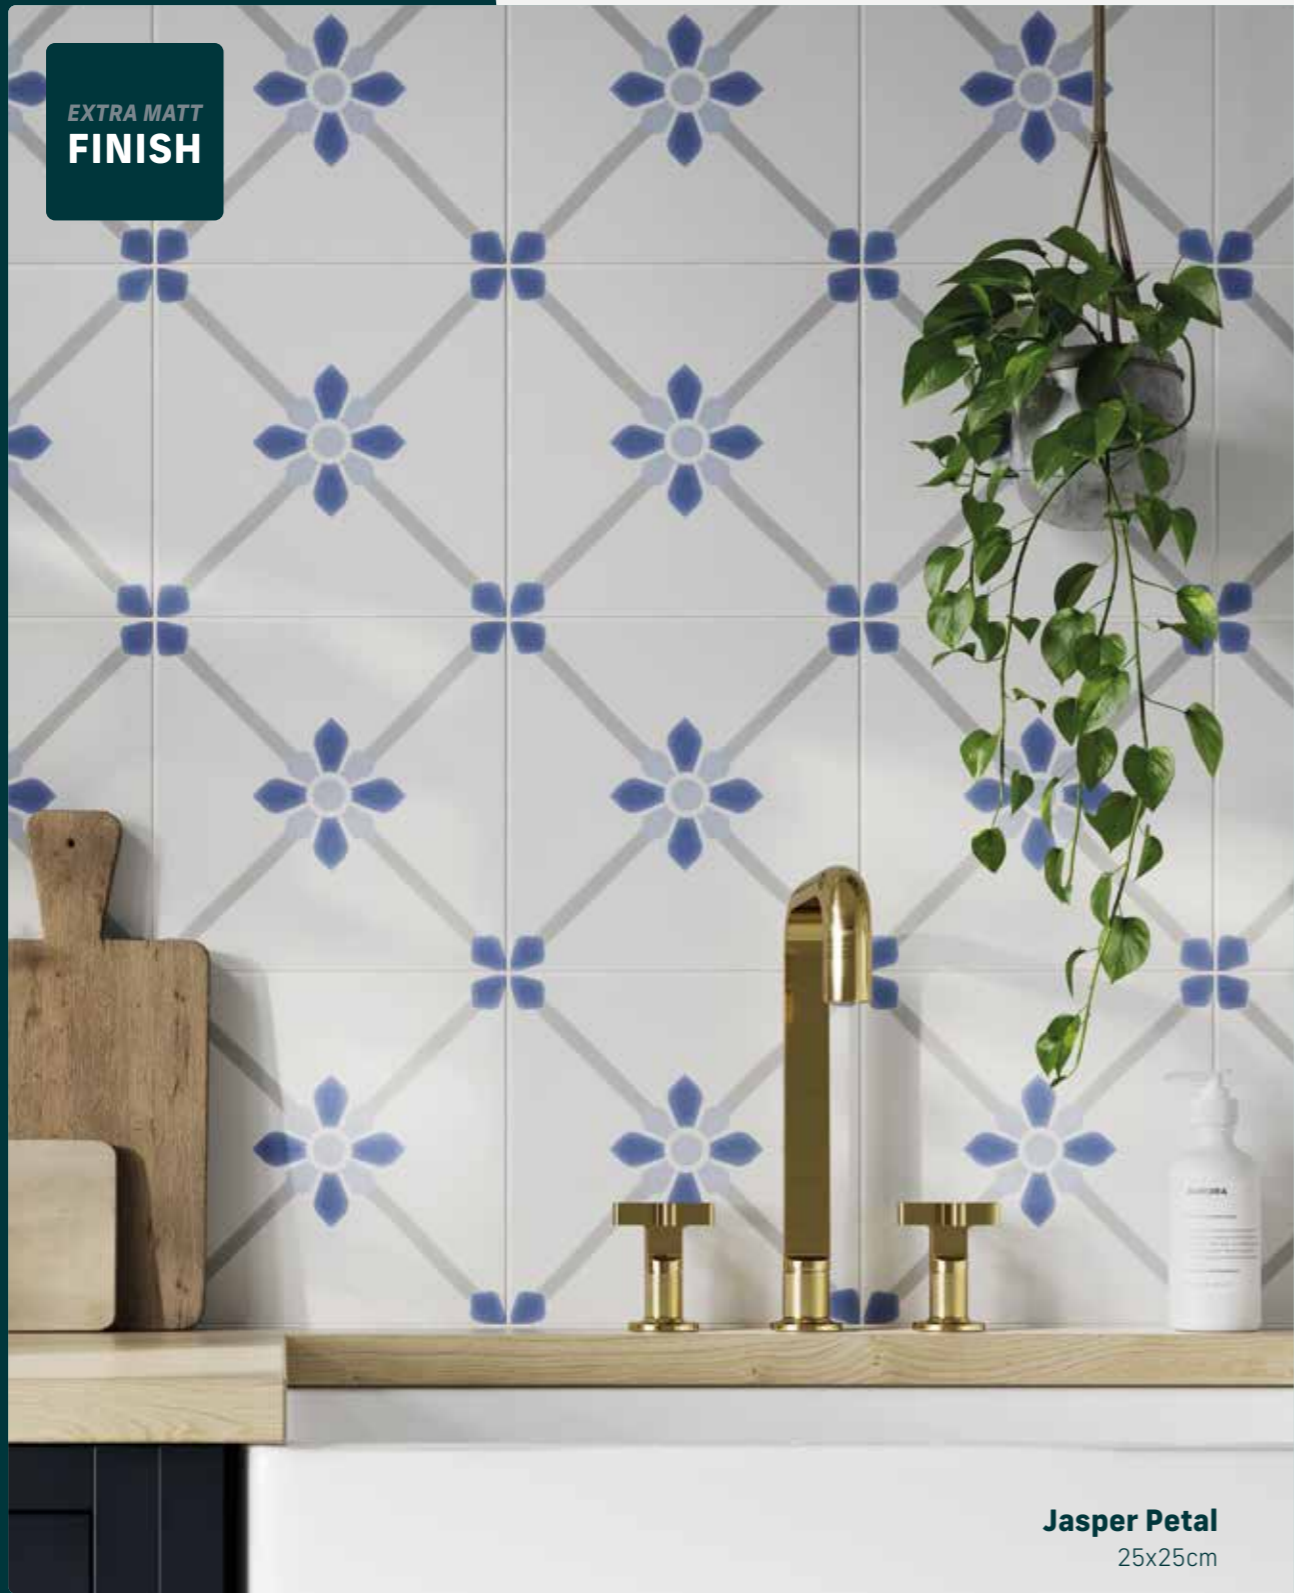

DISCOVER & BE INSPIRED

EXTRA MATT
FINISH

Jasper Petal
25x25cm

Jasper Dreams
25x25cm

Jasper Geo
25x25cm

Jasper Fleur
25x25cm

Jasper

With a super matt finish inspired by traditional pottery, Jasper offers a choice of four stunning patterns. Add a pretty, delicate look to your room with Jasper Dreams, Petal or Fleur, or go for a bolder design with Jasper Geo, which can be fixed in different ways to create either a diamond or stripe pattern.