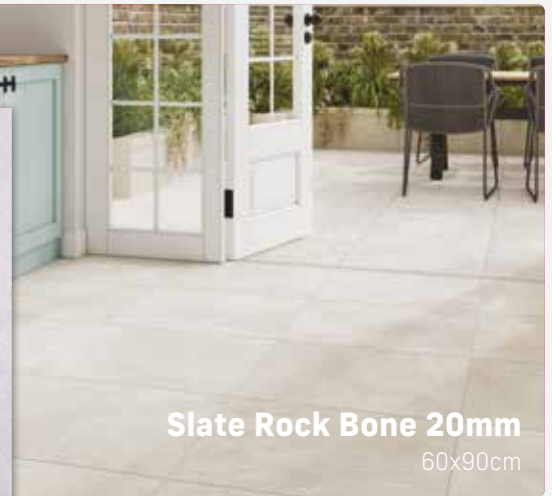

Slate Rock Bone 20mm
60x90cm