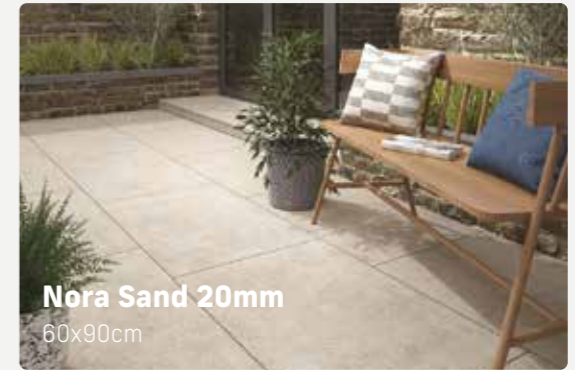

Nora Sand 20mm
60x90cm

LIKE WHAT YOU SEE?
Search for any of these tiles on www.tilegiant.co.uk and get started on your next project!

DISCOVER & BE INSPIRED