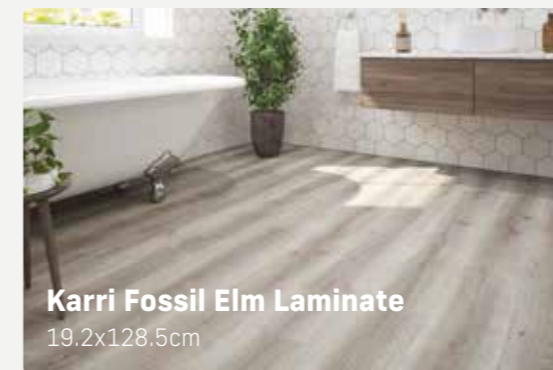

Karri Fossil Elm Laminate
19.2x128.5cm