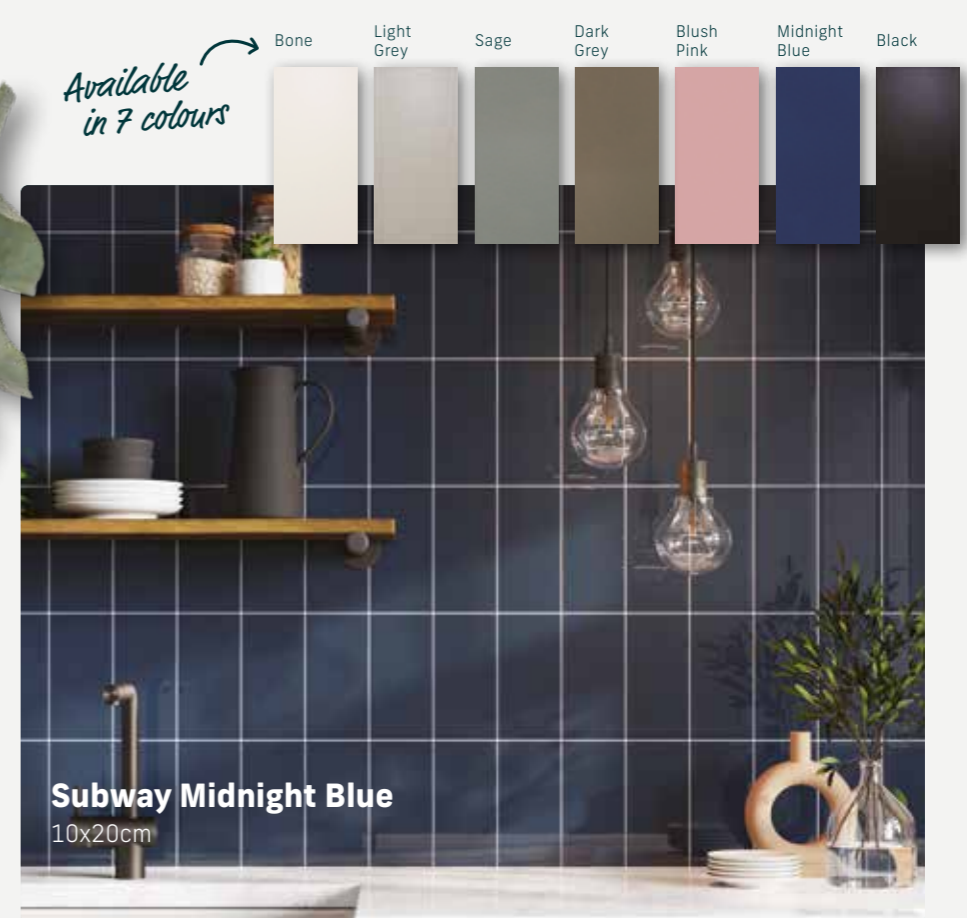

Subway Midnight Blue
10x20cm