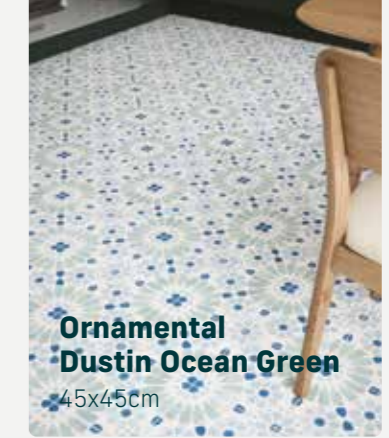

LATEST TRENDS

Ronda Light Grey Hex
14x16cm

Ornamental Nordika Cloud Blue
45x45cm

Ornamental Kaira Star Grey
45x45cm

Ornamental Dustin Ocean Green
45x45cm

Ornamental Scott Antique Grey
45x45cm

Ornamental

These versatile 45x45cm floor and wall tiles are simple to install and give a stunning finished look. Each tile is pre-cut which gives the illusion of four smaller tiles once grouted. Available in classic monochrome and fun colourful designs.