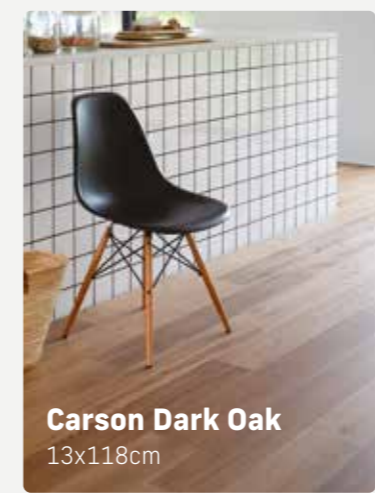

Chelsea Grey 25x40cm

**NEW
RANGE**

Ideal Home

Seed White & Seed White Decor
25x50cm | 50x50cm

Blaise Grey Oak
19.6x132cm

LIKE WHAT YOU SEE?
Search for any of these tiles on www.tilegiant.co.uk and get started on your next project!

Venosa Light Grey
60x60cm | 30x60cm

Ideal Home Collection

We've teamed up with Ideal Home to bring you an exclusive collection of wall and floor tiles, plus luxury vinyl flooring. This collection is versatile to suit all styles. From high end, large format sleek and polished tiles ideal for modern interiors to textured, small format unique picket shapes perfect for kitchen splashbacks and realistic wood effect flooring. Create your Ideal Home.