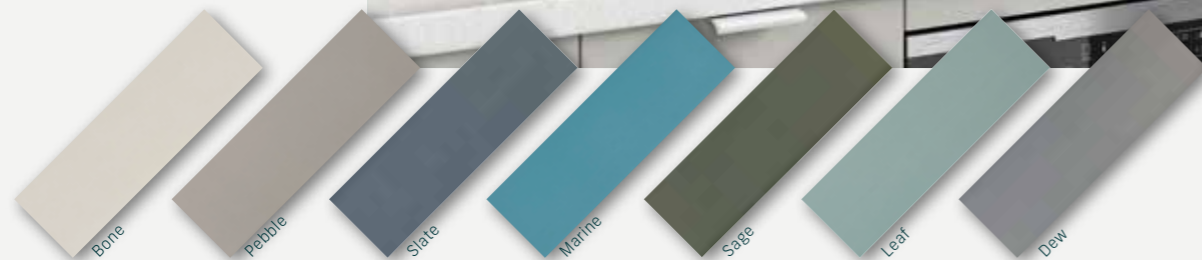

Serene Sage
10x30cm